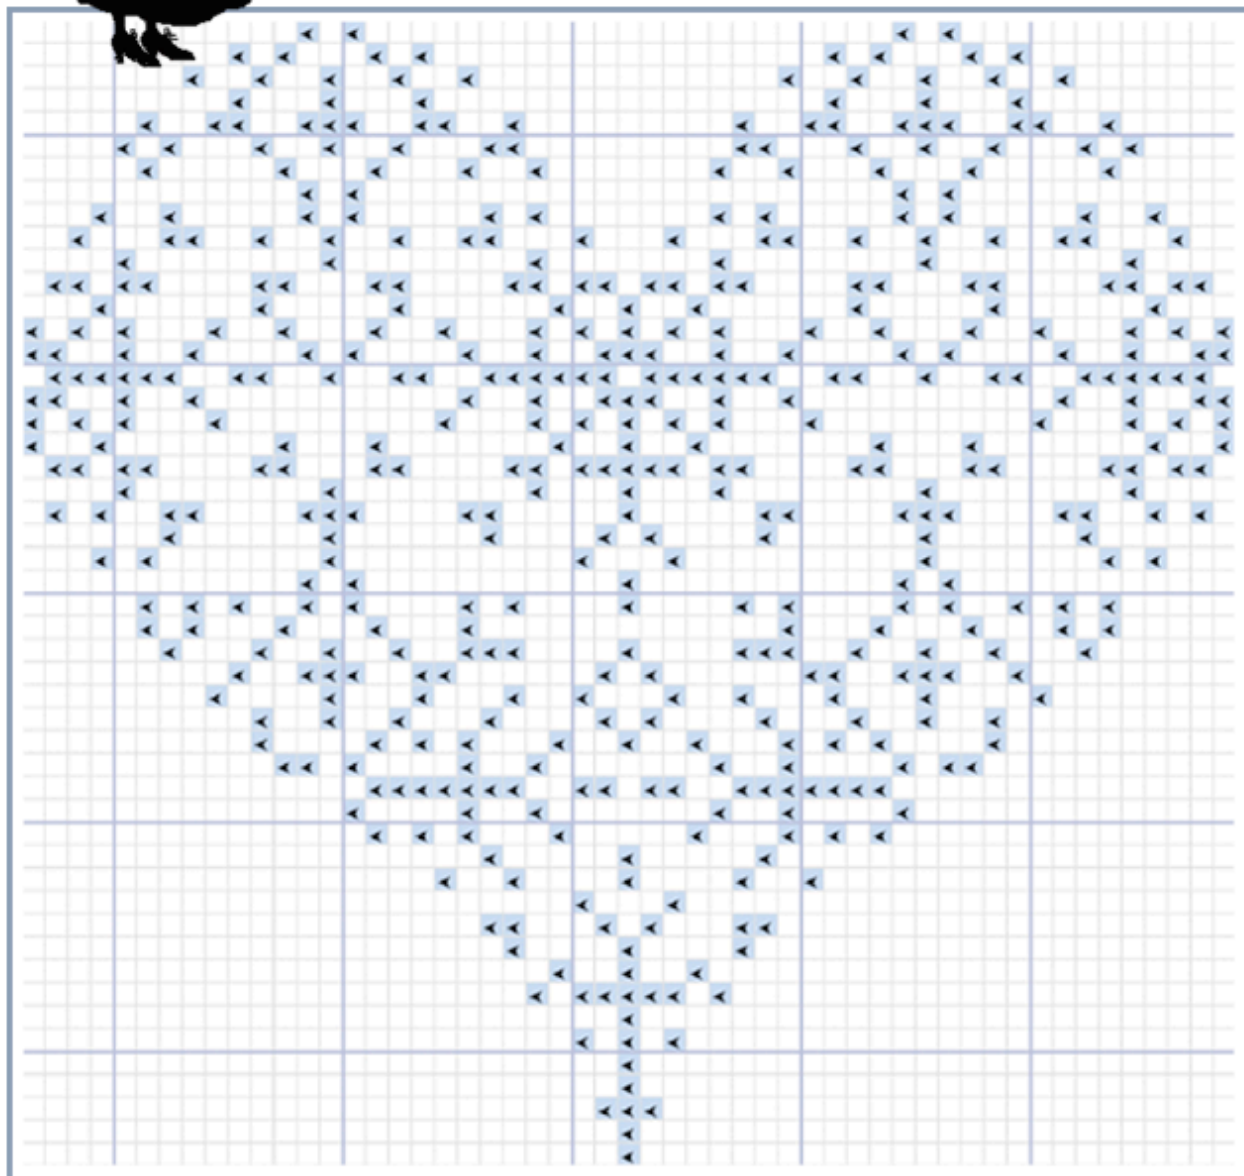

Madame la Fée

Offer this Free Chart to You

“ Heart of Flake ”

◀ DMC 157

Chart for Counted Cross Stitch

53 x 50 Stitch Count

Linen 32 Count: 8,8 x 8,3 cm

Aïda 14 Count: 9,6 x 9,1 cm