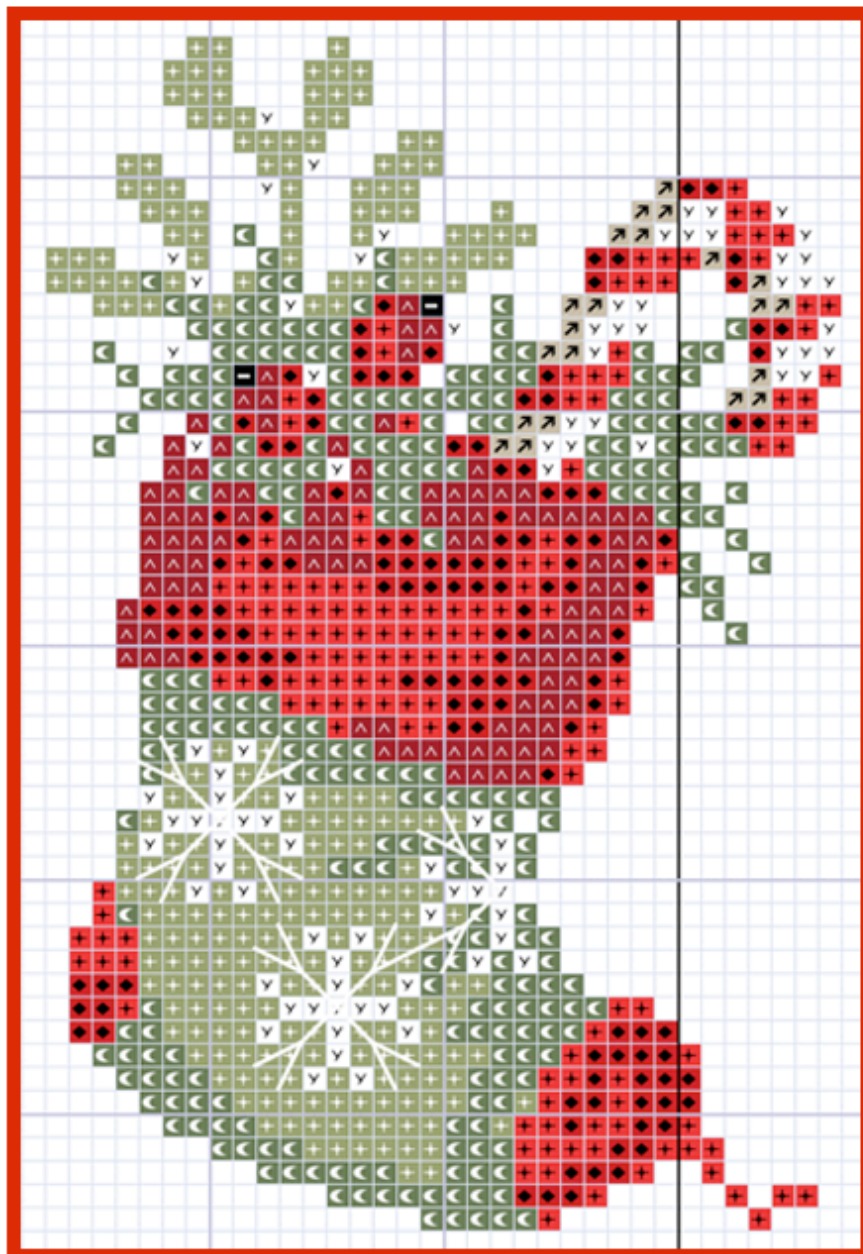

Madame la Fée

Offer this Free Chart to You

| | |
|---|----------|
| — | DMC 310 |
| ^ | DMC 498 |
| ◆ | DMC 321 |
| + | DMC 3801 |
| ☾ | DMC 3363 |
| + | DMC 3364 |
| Y | DMC 5200 |
| ↗ | DMC 644 |

“ Bouquet of December ”

Chart for Counted Cross Stitch

34 x 51 Stitch Count

Linen 32 Count: 5,6 x 8,5 cm

Aïda 14 Count: 6,2 x 9,3 cm

Copyright © Madame la Fée Tous droits réservés.